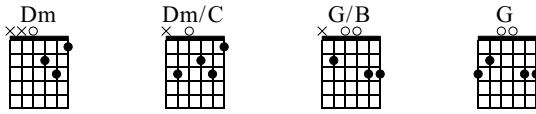

# That look you give that guy

galagomusic.com

EELS

Standard tuning

♩ = 95

## A (Intro)

S-Gt

*mf*  
Capo. fret 5

Chords: C, C(add9)/B, B $\flat$ , A, Dm, Dm/C, G/B, G

Fretboard diagram for section A (Intro):

T	0-0-0	0-0-0	3-3-3	2-2-0	1-1-1	1-1-1	3-3-3	3-3-3
A	1-1-1	1-1-1	3-3-3	2-2-0	3-3-3	3-3-3	3-3-3	3-3-3
B	2-2-2	0-0-0	3-3-3	2-2-0	2-2-2	2-2-2	0-0-0	0-0-0
	3	2	1	0	0	3	2	3

## B (Couplets)

Fretboard diagram for section B (Couplets):

T	1	1	3	2	1	3	1	3	0	0	0	0
A	0	2	0	0	1	3	0	2	0	0	0	0
B	3	2	1	3	0	2	2	0	3	2	0	3

## A' (Refrain)

Fretboard diagram for section A' (Refrain):

T	0-0-0	0-0-0	3-3-3	2-2-2	1-1-1	1-1-1	1-1-1	1-1-1
A	1-1-1	1-1-1	3-3-3	2-2-2	3-3-3	3-3-3	3-3-3	3-3-3
B	2-2-2	0-0-0	3-3-3	2-2-2	2-2-2	2-2-2	0-0-0	0-0-0
	3	2	1	0	0	3	2	3