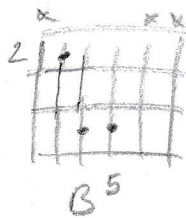

COME AS YOU ARE

Nirvana

Riff

Handwritten musical notation for the riff, showing a sequence of notes on a staff with fret numbers below: 0 0 1 | 2 0 2 0 2 2 1 | 0 2 0 0 0 2 0 1

TABBED BY GALAGOMUSIC.COM

(F# (b9) m/m3 | A) Refrain

(B⁵ | D⁵) Power

Handwritten musical notation for the rhythmic refrain, showing chords and notes with fret numbers and rhythmic markings: F# (b9) ... A

Rhythmic Refrain

Rythmique Power

Handwritten musical notation for the rhythmic refrain, showing chords and notes with fret numbers and rhythmic markings.