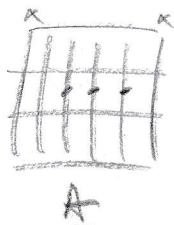

COME AS YOU ARE

Nirvana

Riff

Handwritten musical notation for the riff, showing a sequence of notes on a staff with fret numbers below: 0 0 1 | 2 0 2 0 2 2 1 | 0 2 0 0 0 2 0 1

TABBED BY GALAGOMUSIC.COM

(F# (b9) m/m3 | A) Refrain

(B⁵ | D⁵) Power

Handwritten musical notation for the rhythmic refrain, showing chords and notes with fret numbers and rhythmic markings: F# (b9) ... A

Rhythmic Refrain

Rythmique Power

Handwritten musical notation for the rhythmic refrain, showing chords and notes with fret numbers and rhythmic markings.