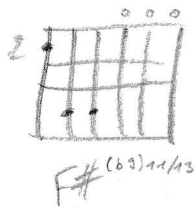

COME AS YOU ARE

Nirvana

Riff

Handwritten musical notation for the riff, showing a sequence of notes on a staff with fret numbers below: 0 0 1 | 2 0 2 0 2 2 1 | 0 2 0 0 0 2 0 1

TABBED BY GALAGOMUSIC.COM

(F# (b9) m/m3 | A) Refrain

(B⁵ | D⁵) Power

Handwritten musical notation for the rhythmic refrain, showing chords and notes with fret numbers and rhythmic markings: F# (b9) ... A

Rhythmic Refrain

Rythmique Power

Handwritten musical notation for the rhythmic refrain, showing chords and notes with fret numbers and rhythmic markings.